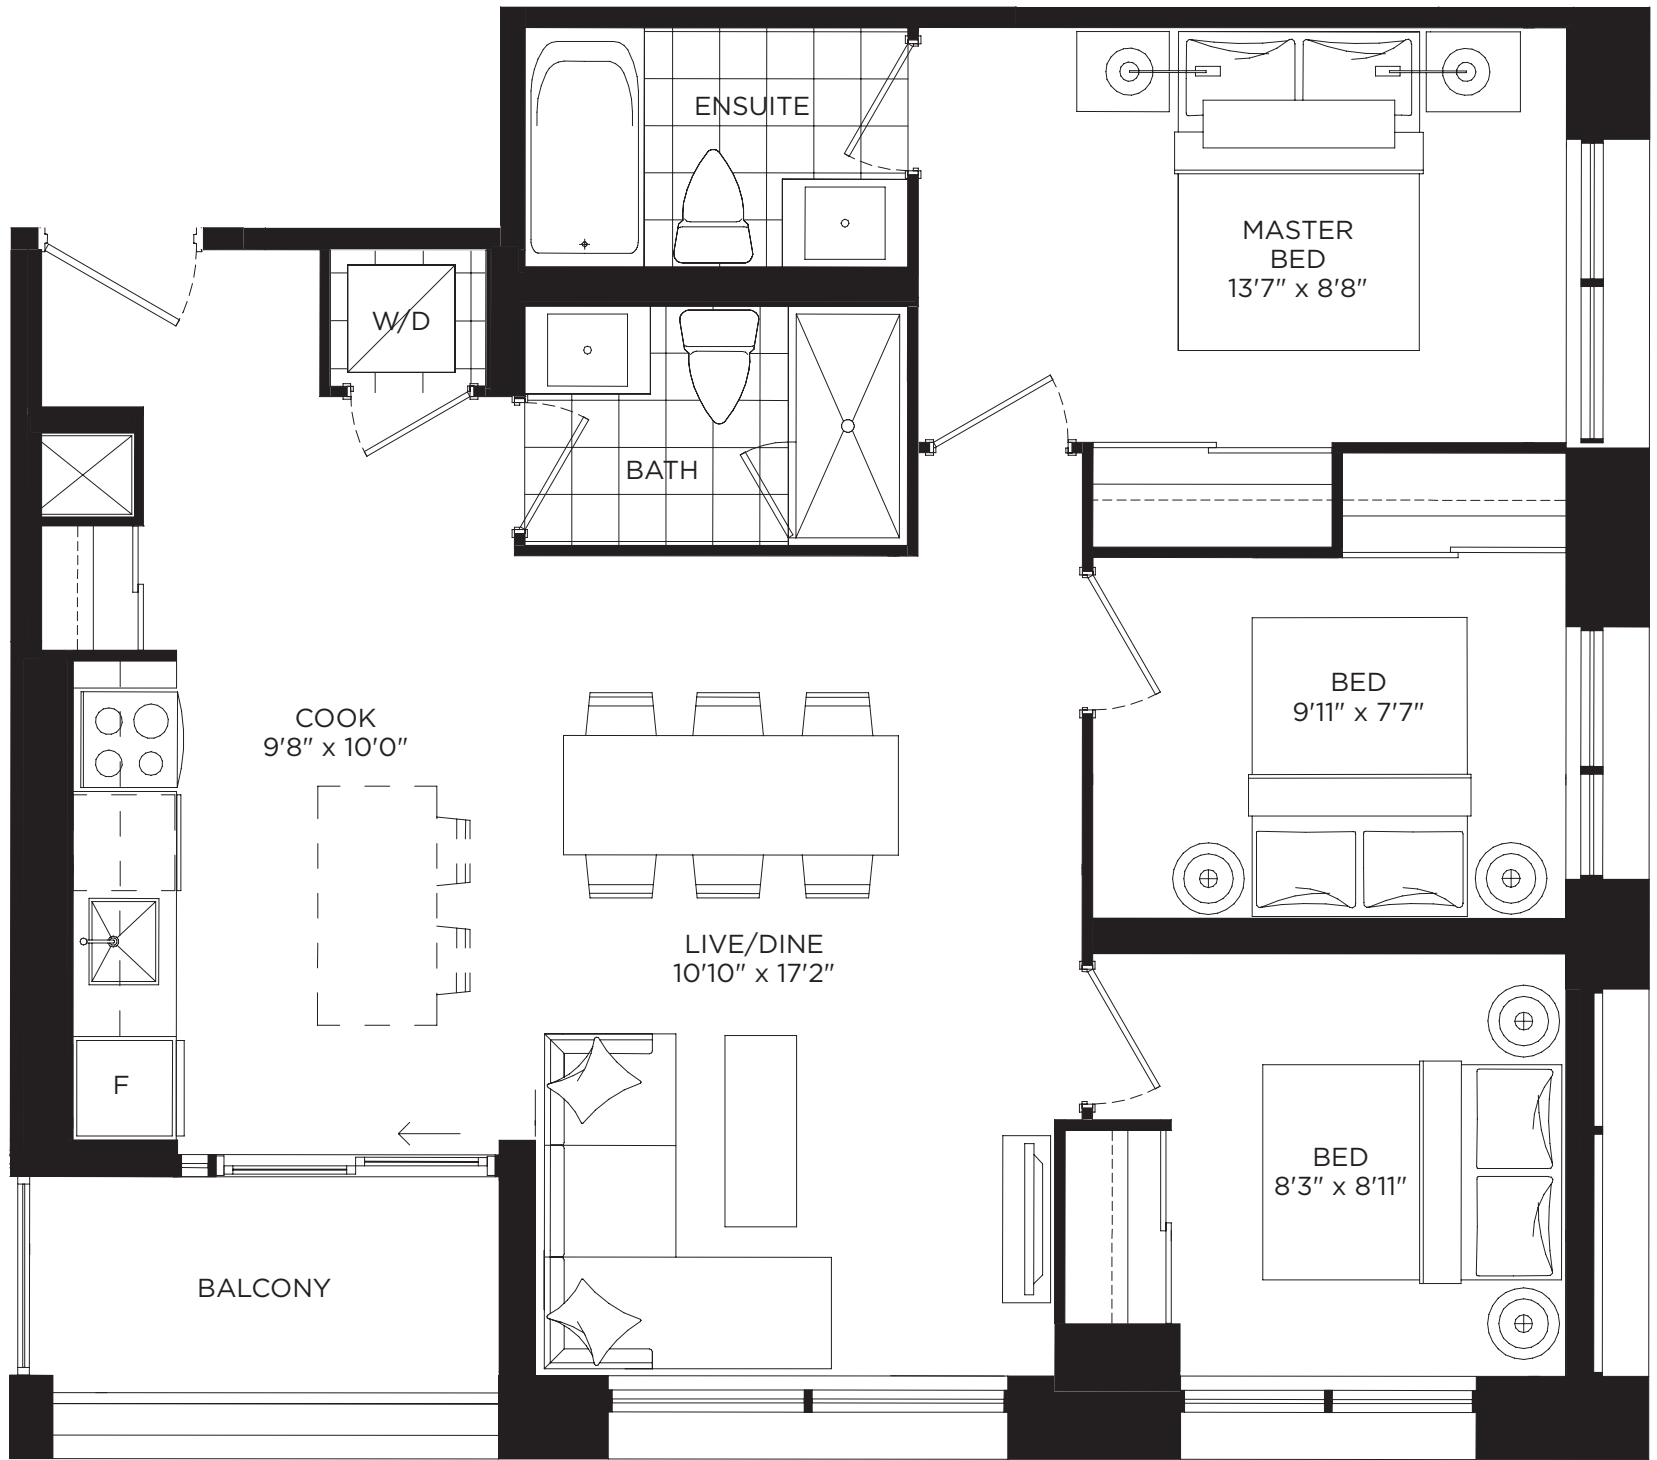

CONDOS

X 927

O THREE BEDROOM / 927 SQ.FT.
BALCONY / 45 SQ.FT.

Level 2

Level 3

Level 4

All dimensions, specifications and drawings are approximate. Exterior wall, balcony and terrace conditions vary. Actual square footage may vary from the stated floorplan. E. & O. E. Furniture not included. Refer to Keyplate for unit location and orientation.