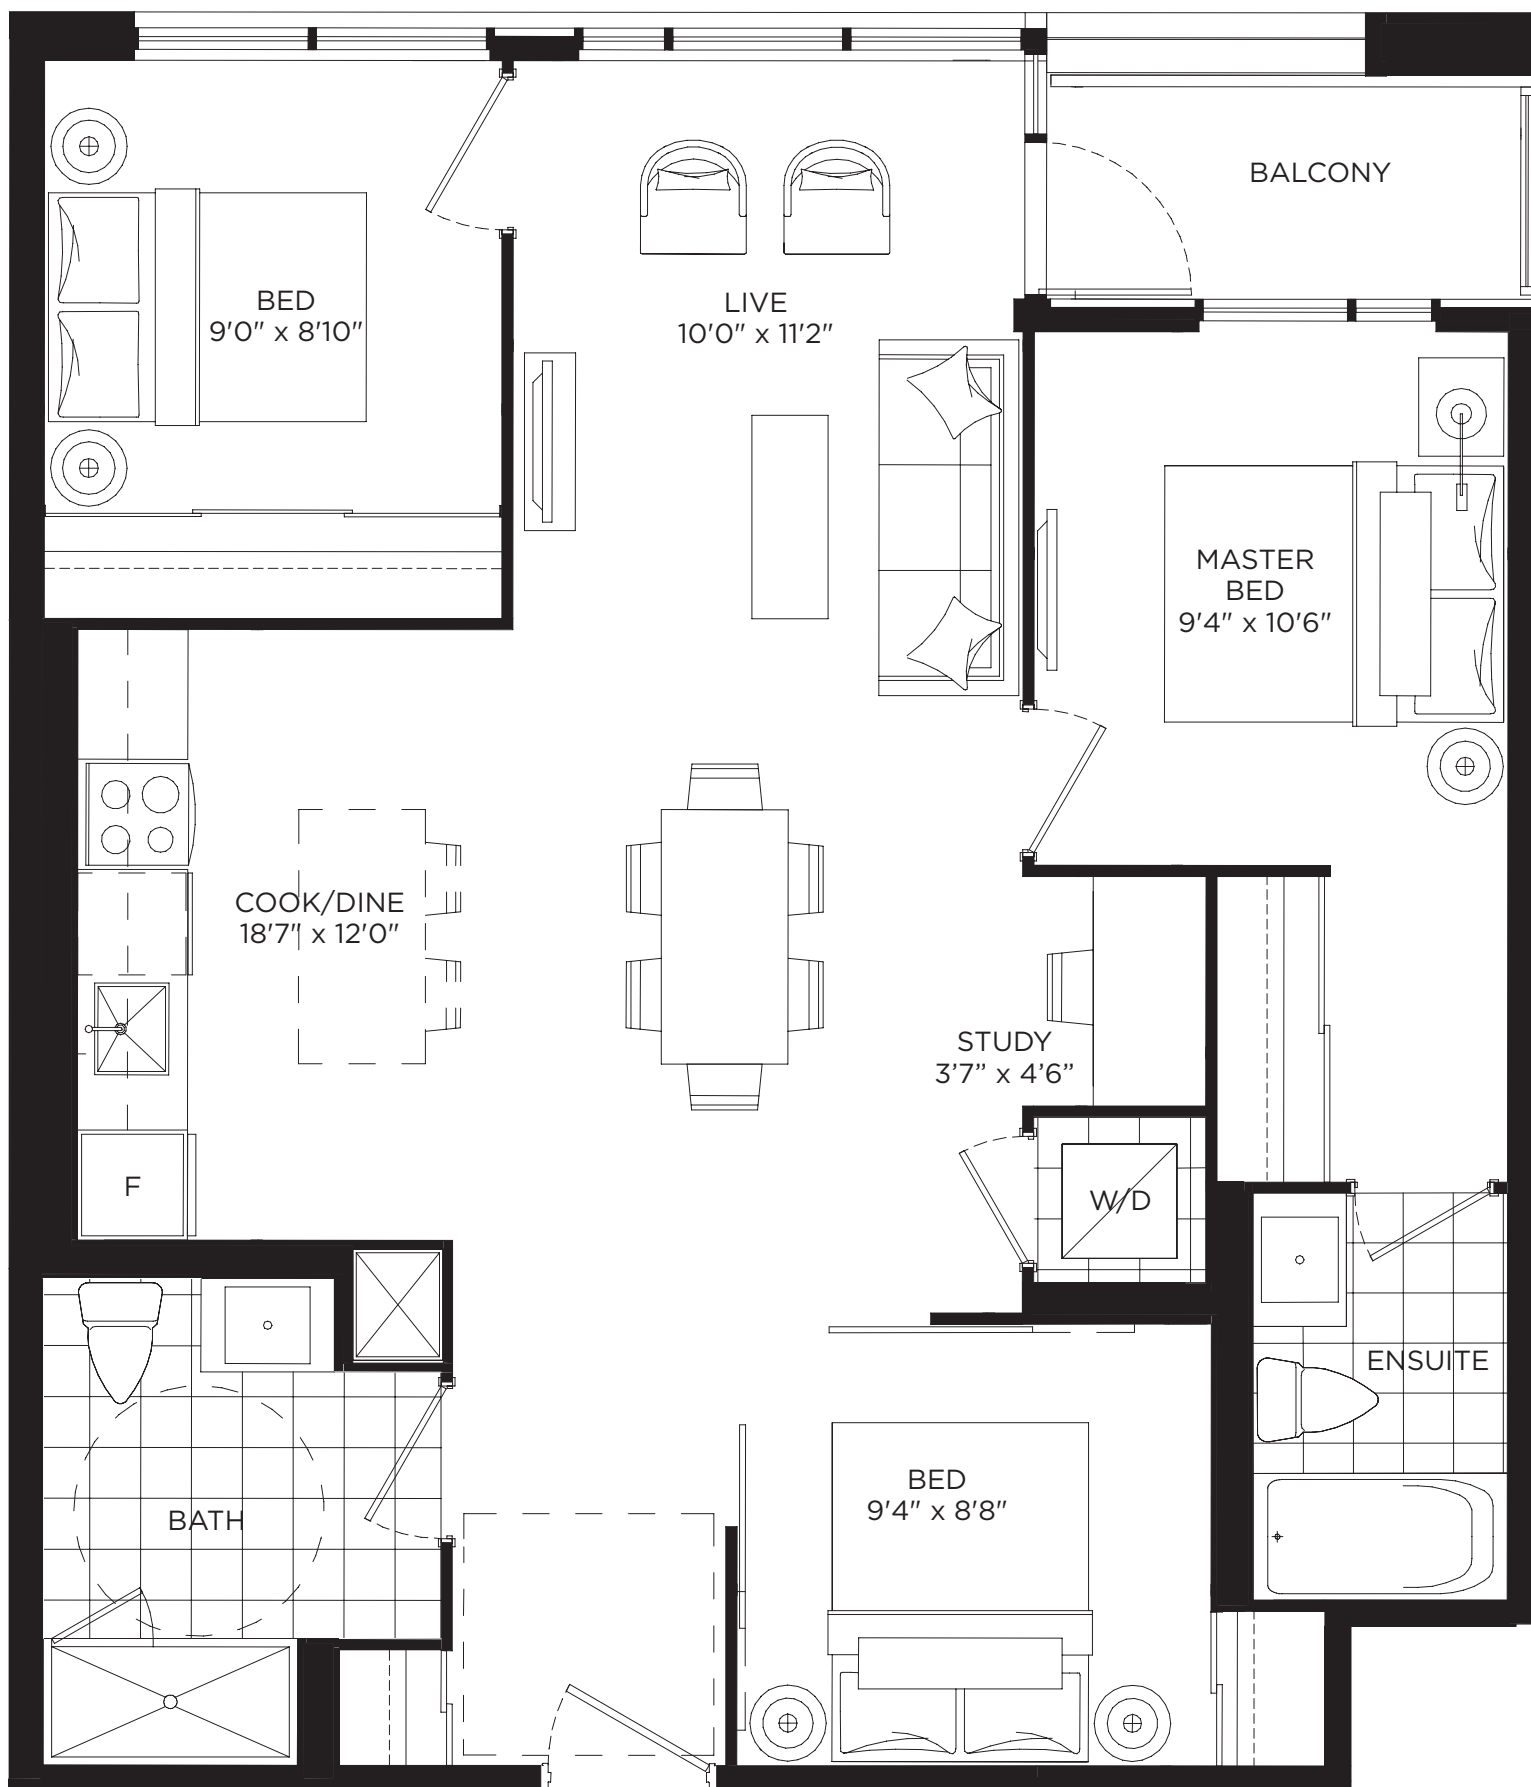

CONDOS

X 964

THREE BEDROOM + STUDY / 964 SQ.FT.
BALCONY / 39 SQ.FT.

Level 11

Level 12

Level 13

All dimensions, specifications and drawings are approximate. Exterior wall, balcony and terrace conditions vary. Actual square footage may vary from the stated floorplan. E. & O. E. Furniture not included. Refer to Keyplate for unit location and orientation.