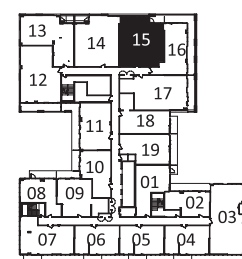

CONDOS

X 964

THREE BEDROOM + STUDY / 964 SQ.FT.
BALCONY / 39 SQ.FT.

Level 11

Level 12

Level 13

All dimensions, specifications and drawings are approximate. Exterior wall, balcony and terrace conditions vary. Actual square footage may vary from the stated floorplan. E. & O. E. Furniture not included. Refer to Keyplate for unit location and orientation.