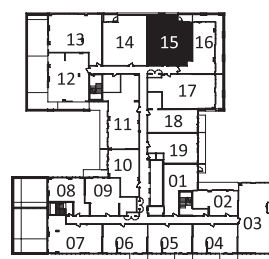

CONDOS

X 964

THREE BEDROOM + STUDY / 964 SQ.FT.
BALCONY / 39 SQ.FT.

Level 11

Level 12

Level 13

All dimensions, specifications and drawings are approximate. Exterior wall, balcony and terrace conditions vary. Actual square footage may vary from the stated floorplan. E. & O. E. Furniture not included. Refer to Keyplate for unit location and orientation.