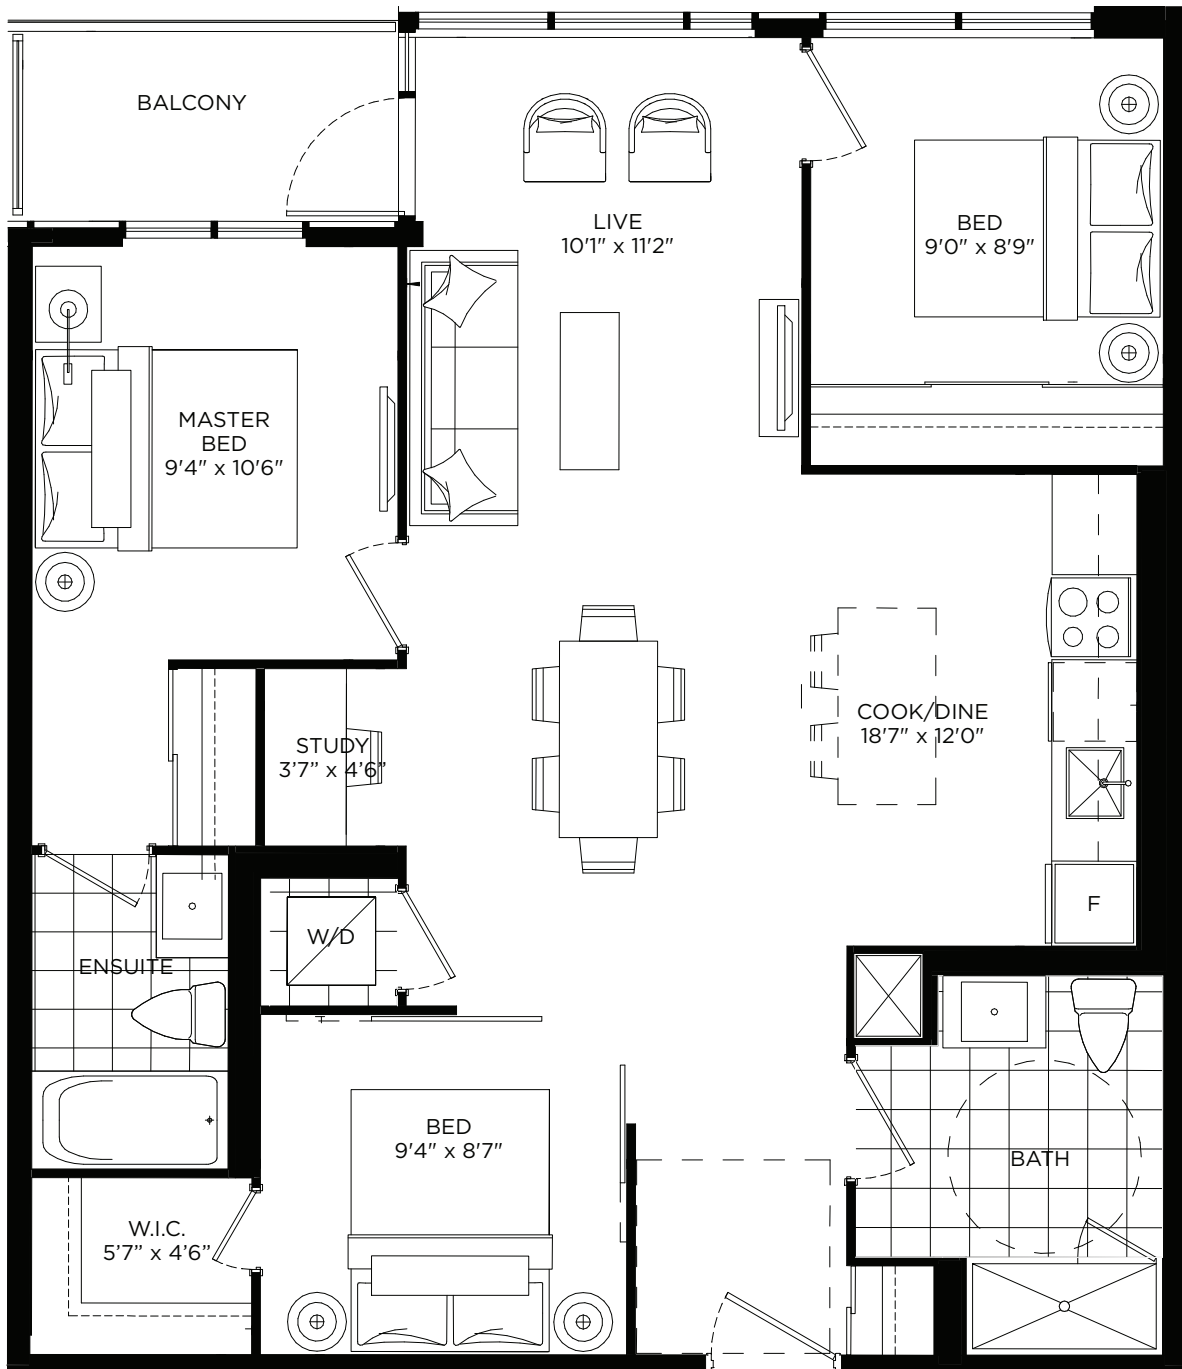

CONDOS

X 975

**THREE BEDROOM + STUDY / 975 SQ.FT.
BALCONY / 43 SQ.FT.**

Level 11

Level 12

Level 13

All dimensions, specifications and drawings are approximate. Exterior wall, balcony and terrace conditions vary. Actual square footage may vary from the stated floorplan. E. & O. E. Furniture not included. Refer to Keyplate for unit location and orientation.