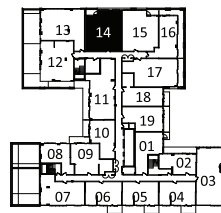

CONDOS

X 975

**THREE BEDROOM + STUDY / 975 SQ.FT.
BALCONY / 43 SQ.FT.**

Level 11

Level 12

Level 13

All dimensions, specifications and drawings are approximate. Exterior wall, balcony and terrace conditions vary. Actual square footage may vary from the stated floorplan. E. & O. E. Furniture not included. Refer to Keyplate for unit location and orientation.