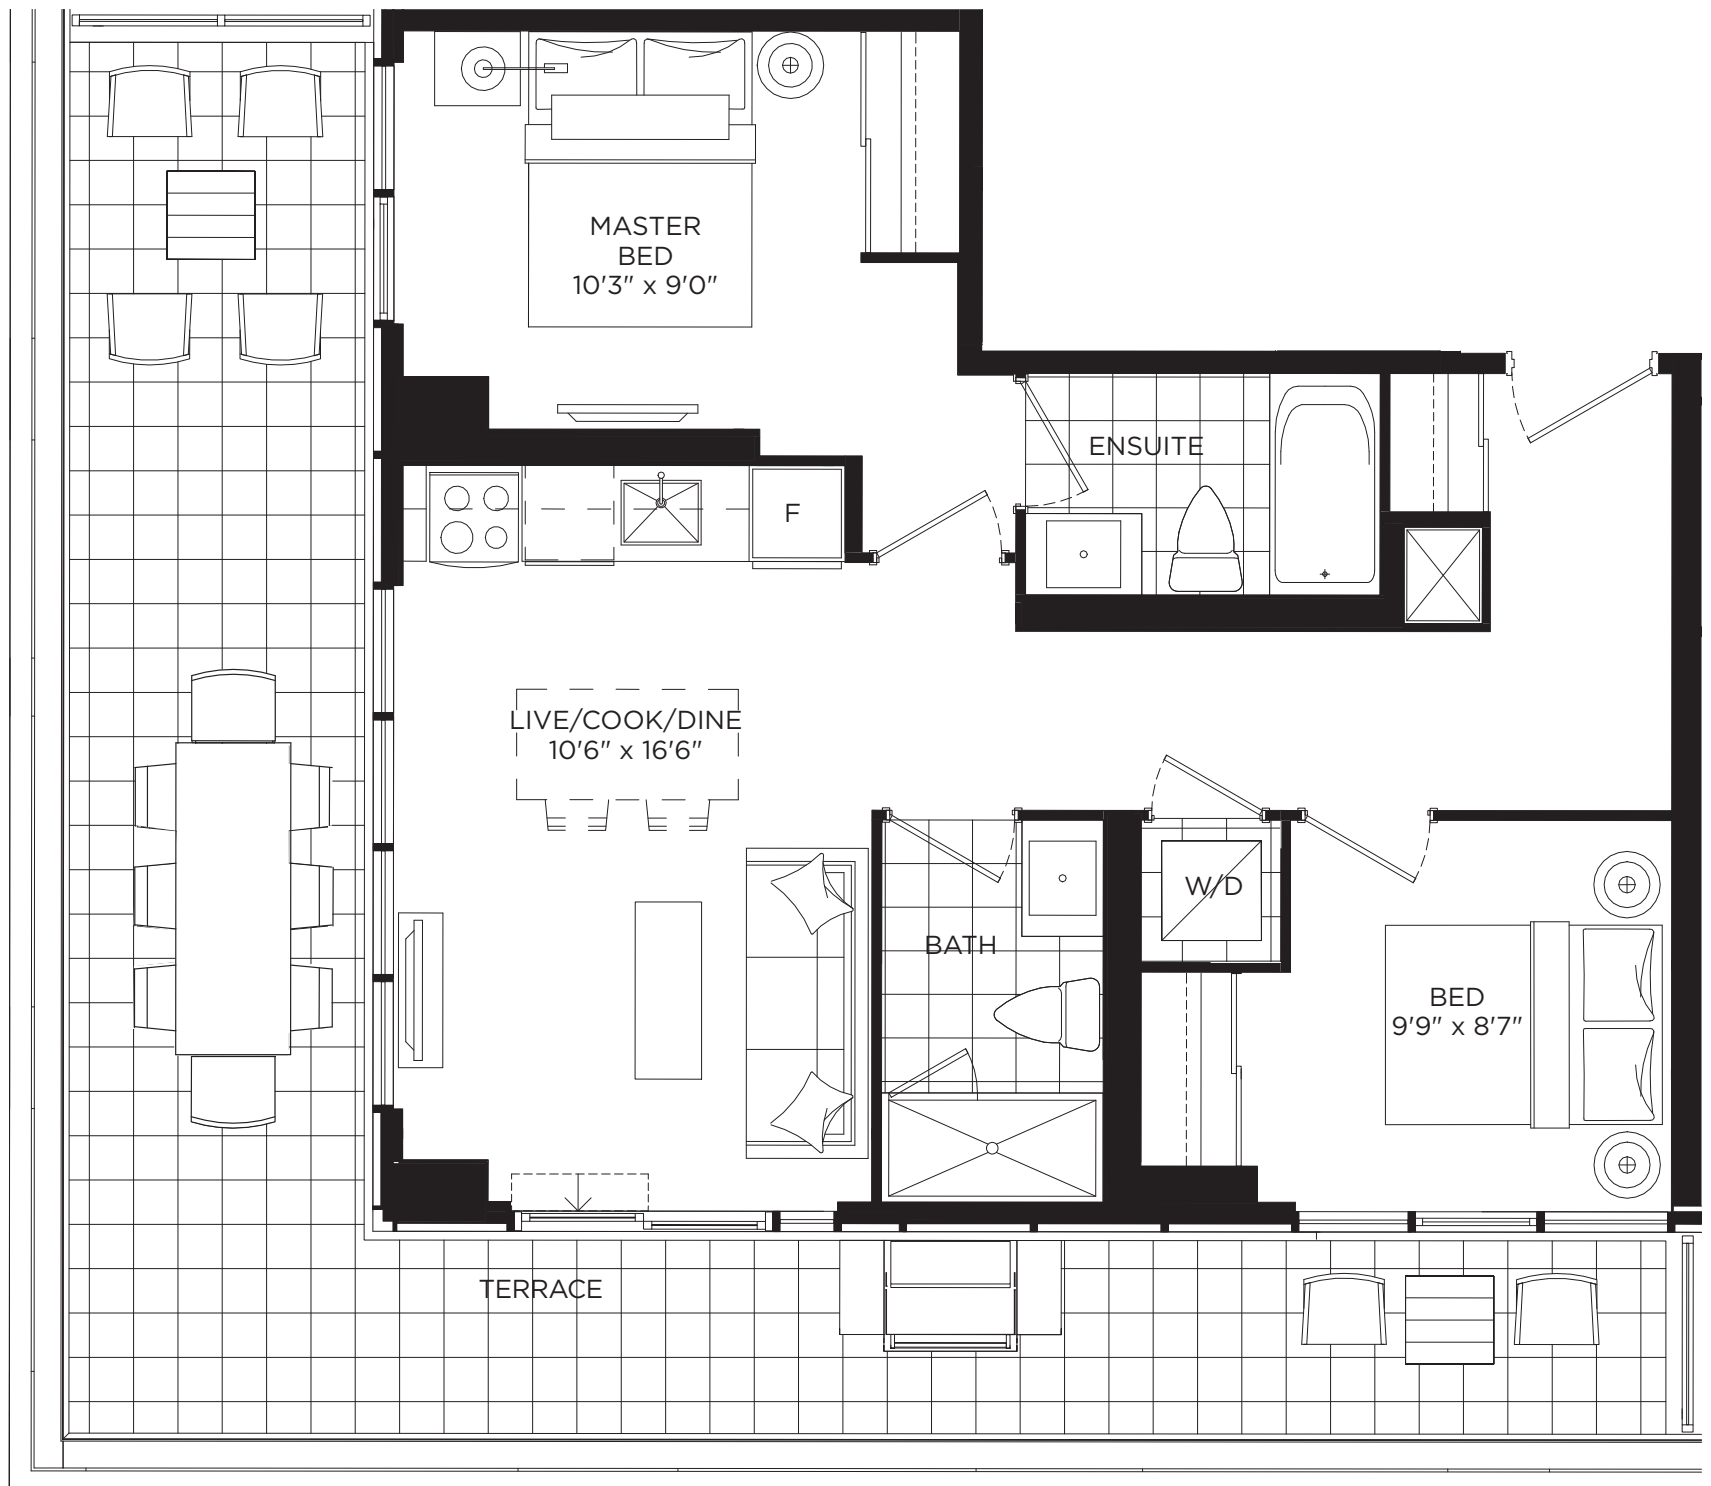

# CONDOS

**X 688**

**O** TWO BEDROOM / 688 SQ.FT.  
TERRACE L5 / 354 SQ.FT.

Level 5

All dimensions, specifications and drawings are approximate. Exterior wall, balcony and terrace conditions vary. Actual square footage may vary from the stated floorplan. E. & O. E. Furniture not included. Refer to Keyplate for unit location and orientation.