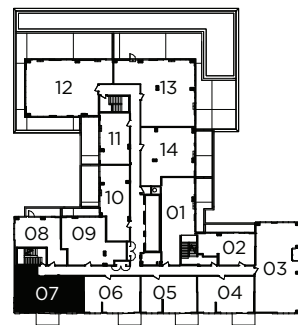

# CONDOS

**X 1485**

**O** 3 BEDROOM + LOFT / 1,485 SQ.FT.  
TERRACE / 281 SQ.FT.  
BALCONY / 54 SQ.FT.

LEVEL 14  
LOWER FLOOR

LEVEL 14  
UPPER FLOOR

LOWER FLOOR

BALCONY

UPPER FLOOR