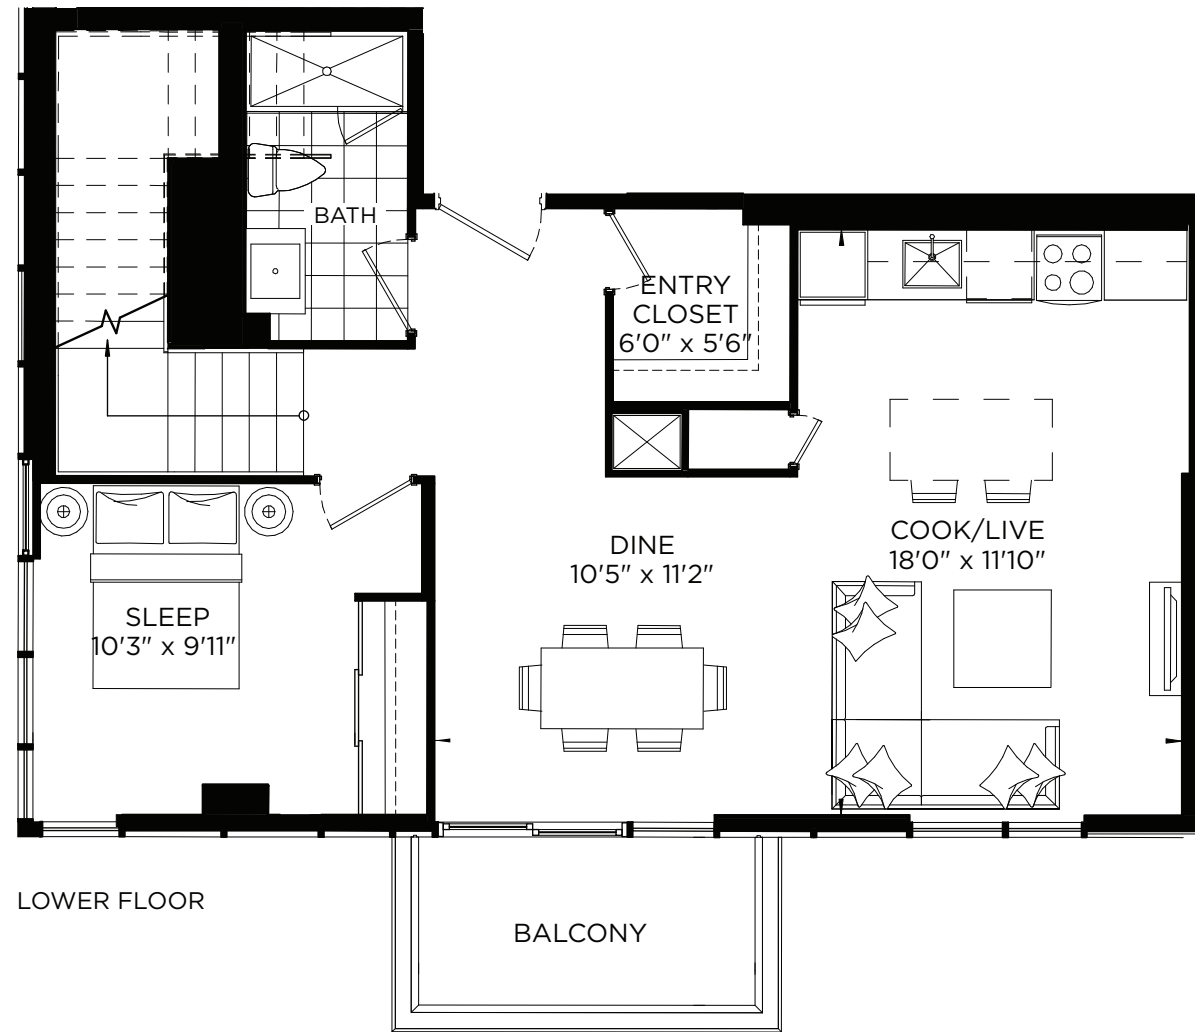

# CONDOS

**X 1485**

**O** 3 BEDROOM + LOFT / 1,485 SQ.FT.  
TERRACE / 281 SQ.FT.  
BALCONY / 54 SQ.FT.

LEVEL 14  
LOWER FLOOR

LEVEL 14  
UPPER FLOOR

LOWER FLOOR

BALCONY

UPPER FLOOR

TERRACE