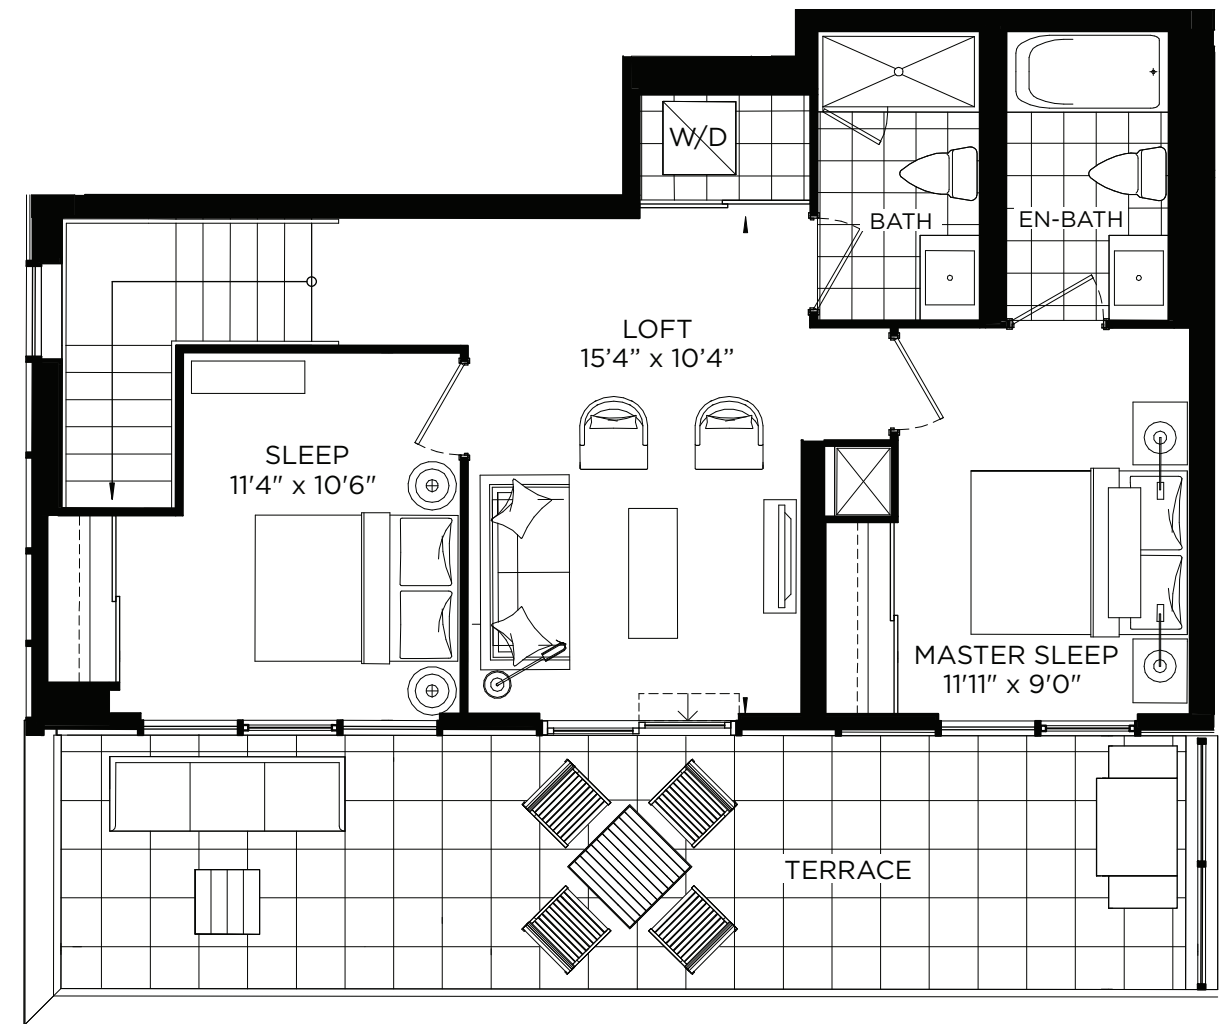

# CONDOS

**X 1485**

**O** 3 BEDROOM + LOFT / 1,485 SQ.FT.  
TERRACE / 281 SQ.FT.  
BALCONY / 54 SQ.FT.

LEVEL 14  
LOWER FLOOR

LEVEL 14  
UPPER FLOOR

LOWER FLOOR

BALCONY

UPPER FLOOR

TERRACE