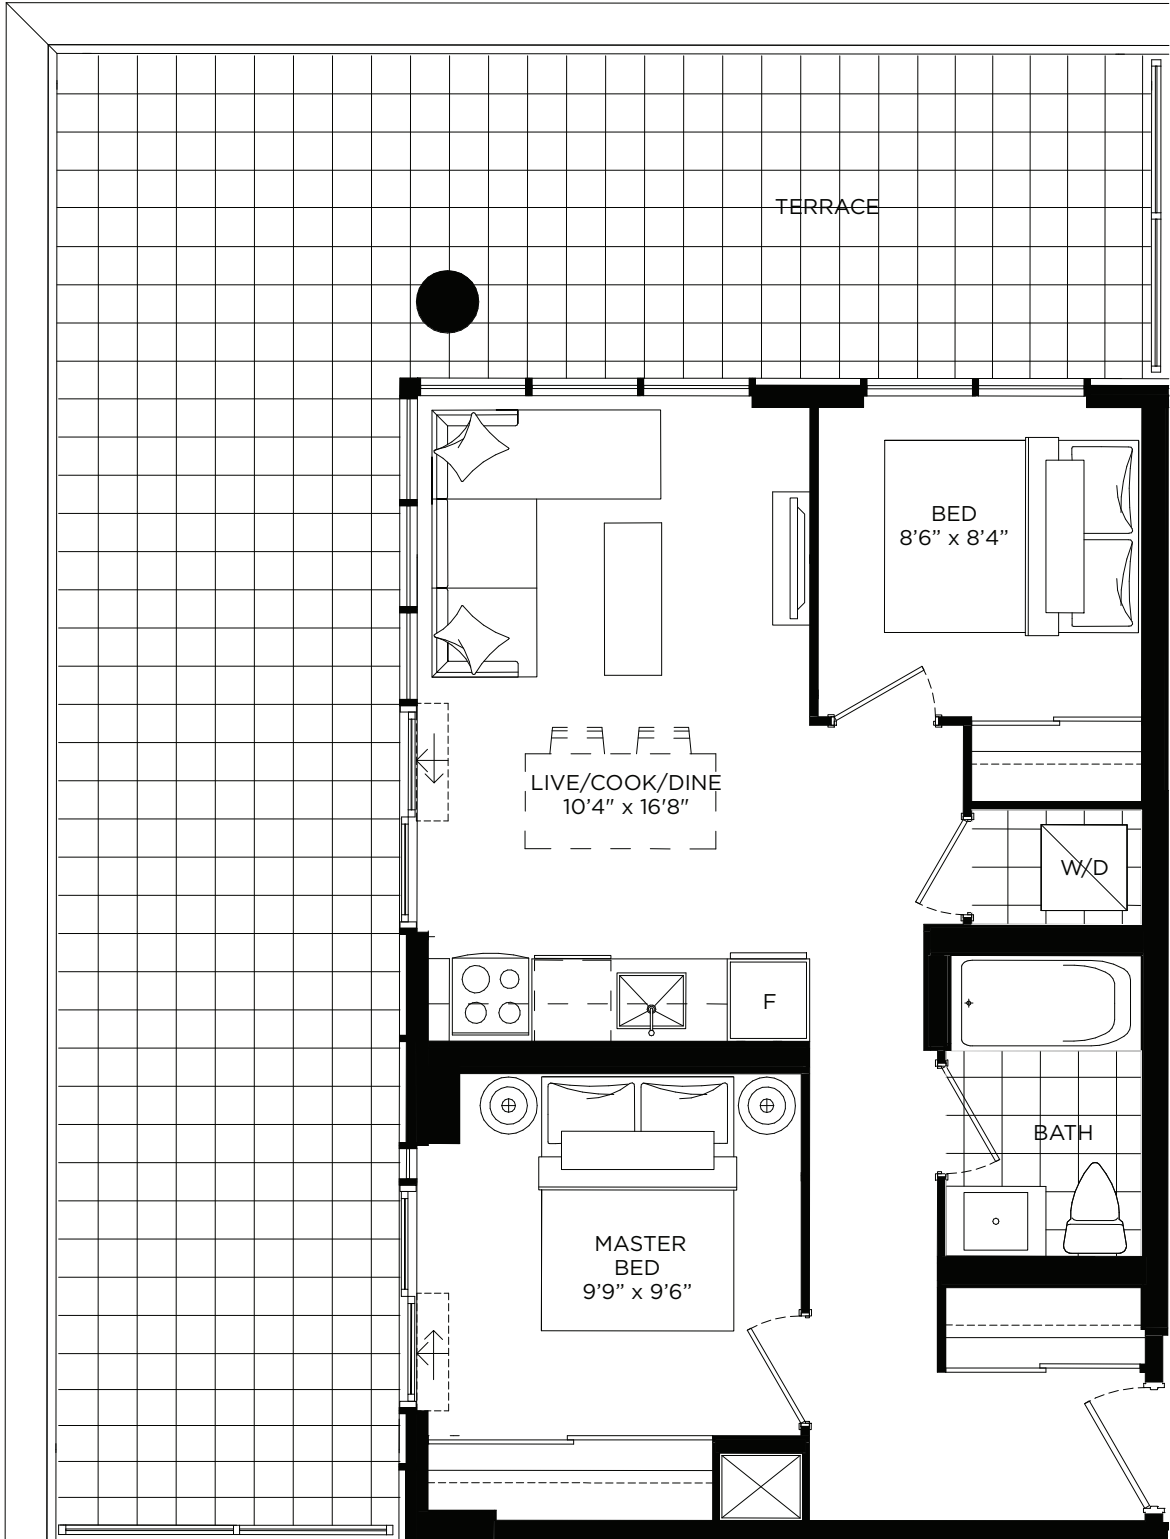

CONDOS

X 601

O TWO BEDROOM / 601 SQ.FT.
TERRACE / 211 SQ.FT.

Level 10

All dimensions, specifications and drawings are approximate. Exterior wall, balcony and terrace conditions vary. Actual square footage may vary from the stated floorplan. E. & O. E. Furniture not included. Refer to Keyplate for unit location and orientation.