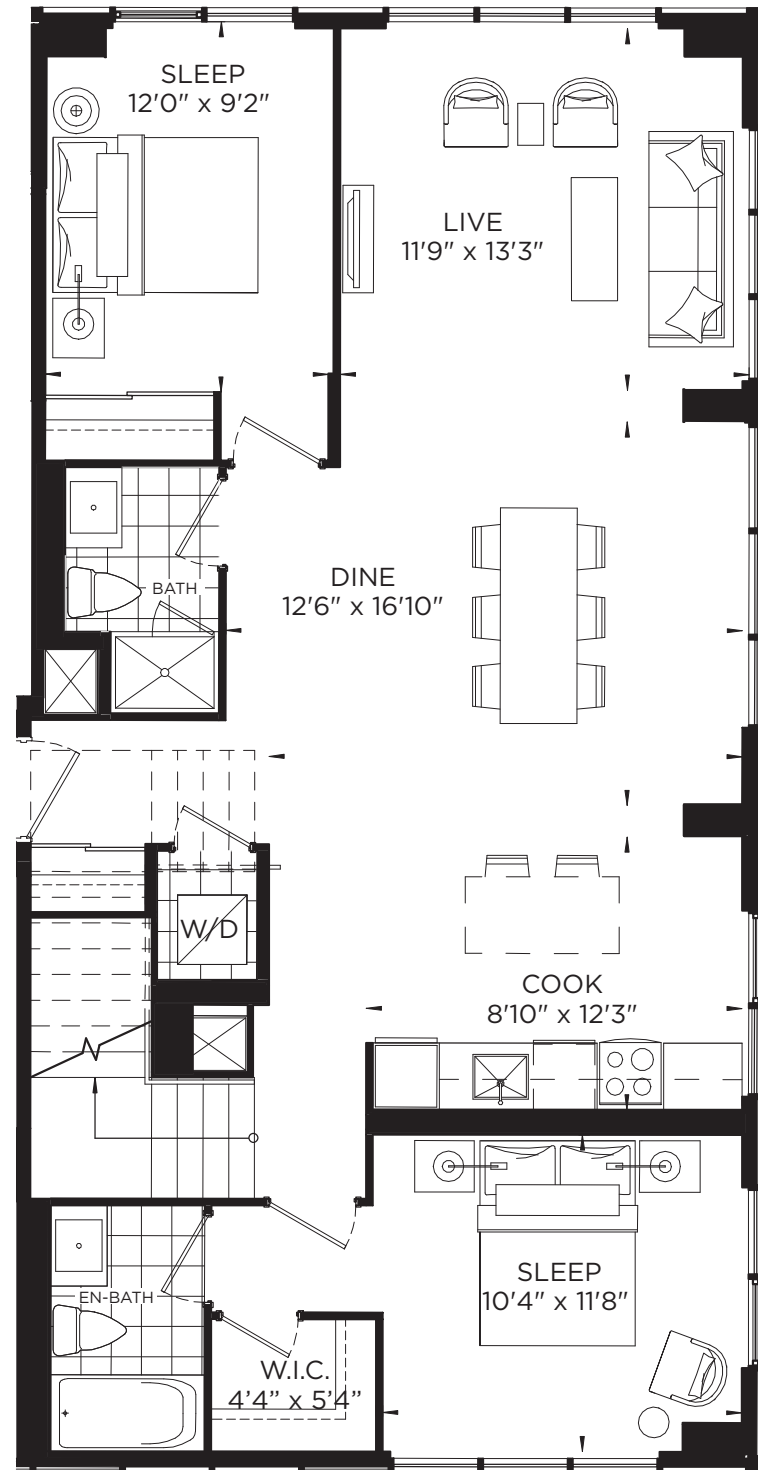

CONDOS

LEVEL 14
LOWER FLOOR

LEVEL 14
UPPER FLOOR

LOWER FLOOR

X 1575

O 3 BEDROOM + LOFT / 1,575 SQ.FT.
TERRACE / 420 SQ.FT.

UPPER FLOOR