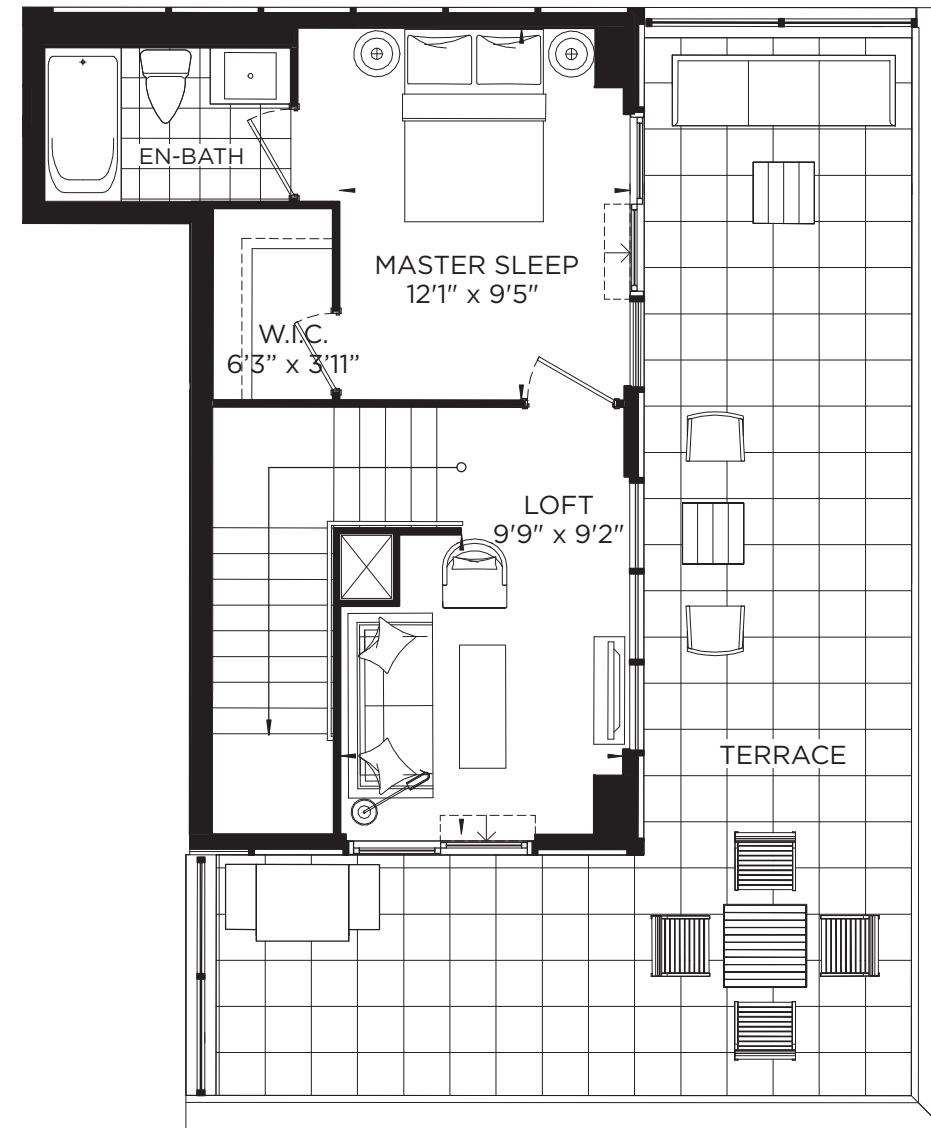

CONDOS

LEVEL 14
LOWER FLOOR

LEVEL 14
UPPER FLOOR

LOWER FLOOR

X 1575

O 3 BEDROOM + LOFT / 1,575 SQ.FT.
TERRACE / 420 SQ.FT.

UPPER FLOOR