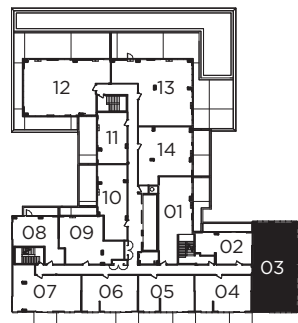

CONDOS

LEVEL 14
LOWER FLOOR

LEVEL 14
UPPER FLOOR

LOWER FLOOR

X 1575

O 3 BEDROOM + LOFT / 1,575 SQ.FT.
TERRACE / 420 SQ.FT.

UPPER FLOOR