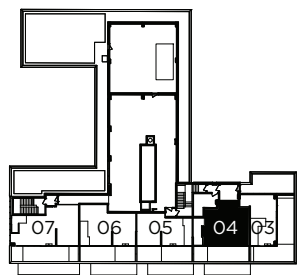

CONDOS

X 1205

O 2 BEDROOM + FLEX / 1,205 SQ.FT.
TERRACE / 236 SQ.FT.
BALCONY / 54 SQ.FT.

LEVEL 14
LOWER FLOOR

LEVEL 14
UPPER FLOOR