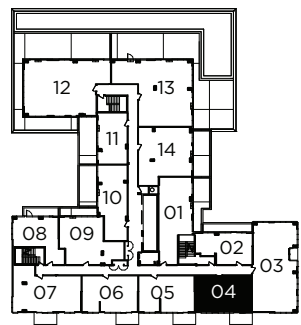

CONDOS

X 1205

O 2 BEDROOM + FLEX / 1,205 SQ.FT.
TERRACE / 236 SQ.FT.
BALCONY / 54 SQ.FT.

LEVEL 14
LOWER FLOOR

LEVEL 14
UPPER FLOOR