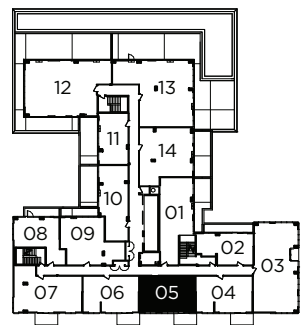

CONDOS

X 1076

O 2 BEDROOM + LOFT / 1,076 SQ.FT.
TERRACE / 234 SQ.FT.
BALCONY / 54 SQ.FT.

LEVEL 14
LOWER FLOOR

LEVEL 14
UPPER FLOOR