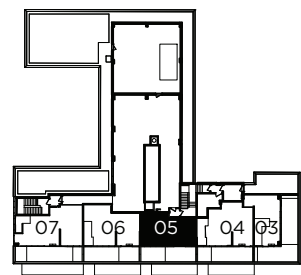

CONDOS

X 1076

O 2 BEDROOM + LOFT / 1,076 SQ.FT.
TERRACE / 234 SQ.FT.
BALCONY / 54 SQ.FT.

LEVEL 14
LOWER FLOOR

LEVEL 14
UPPER FLOOR